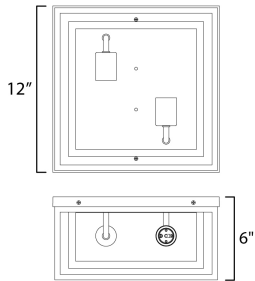

PRODUCT DESCRIPTION

A dual framed structure creates dimension on these outdoor lighting fixtures that is both contemporary and transitional. The construction consists of two frames of square tubing and squared components. The inner frame's Clear Seedy glass reduces glare from the light and appears dirt-free for longer periods. This is a comprehensive collection to brighten all areas of your outdoor space, available in various sized sconces as well as hanging and post configurations.

MEASUREMENTS

DIMENSION : 12" W x 6" H x 12" Ext
 HANGING WEIGHT : 6 lb

LAMPING

INPUT VOLTAGE : 120V
 BULB : 2 x 60W Incandescent E26 Medium , 120W Total
 BULB INCLUDED : (Not Included)
 DIMMABLE : Y

FINISHES OPTION